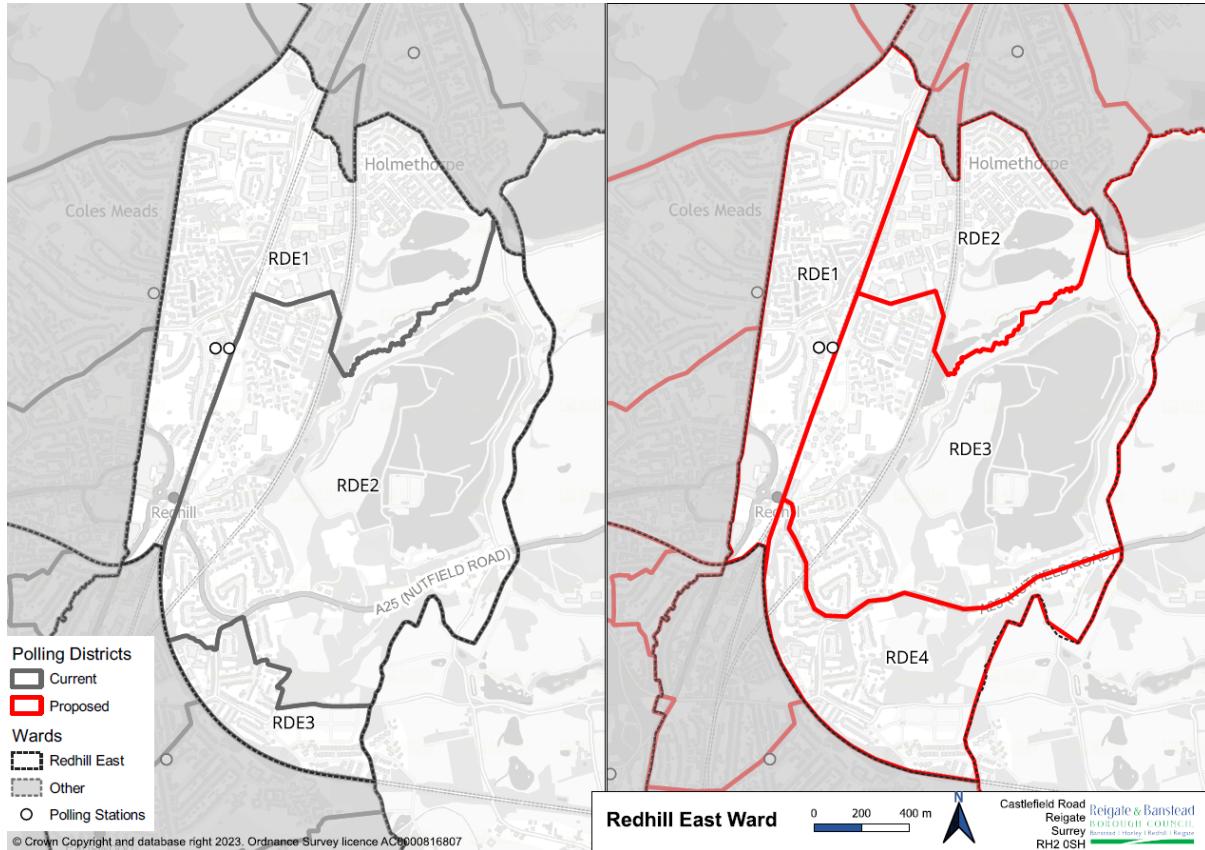

Agenda Item 6

Initial proposals map