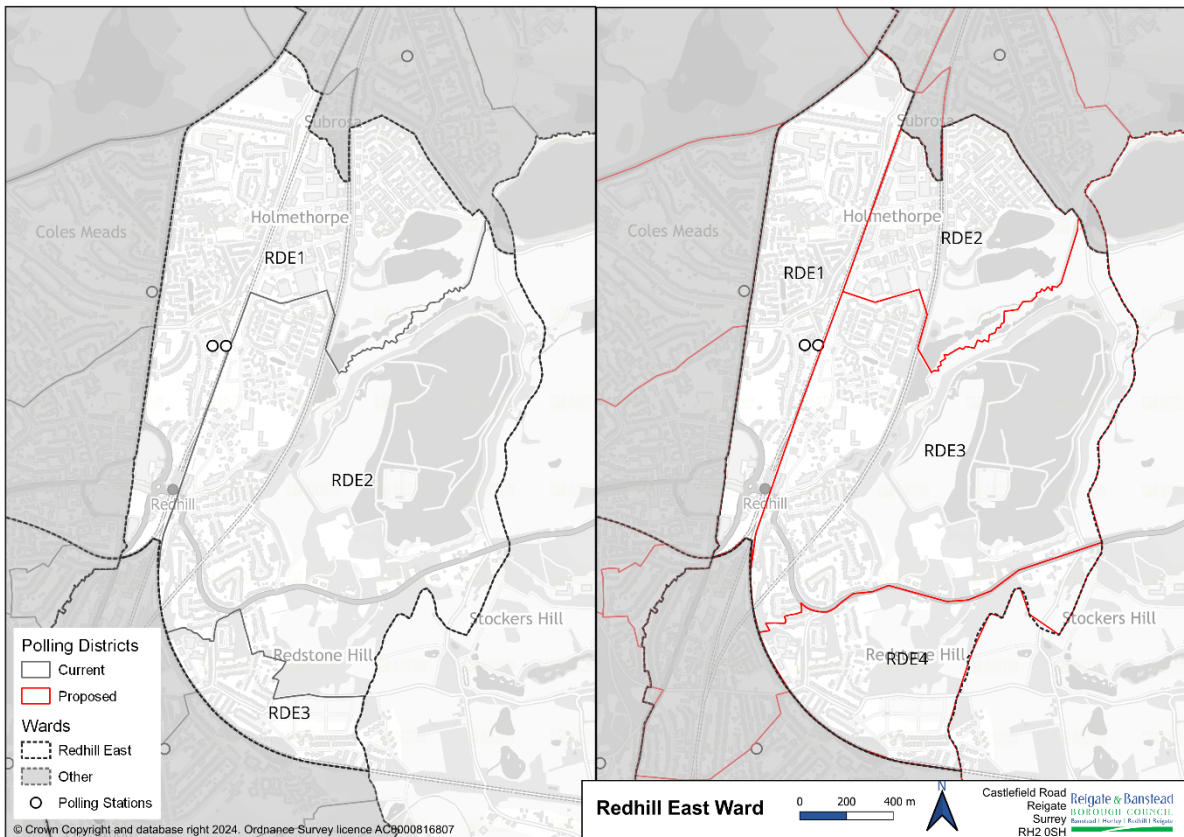

Amendment:

To redraw the polling district boundary of RDE3 within the initial proposals to include voters residing on Redstone Manor, Fenton Road, and Fenton Close, so that they are designated to the polling place at Carrington School.

Amended polling district boundary map

2. Amendment to Annex 3 – correction of Redhill East arrangements and addition of estimated electorate numbers

3. Annex 3 – Full (amended) list of polling places

* ‘Electorate’ column refers to the estimated polling station electorate of these proposed arrangements, as of 1 September 2023.